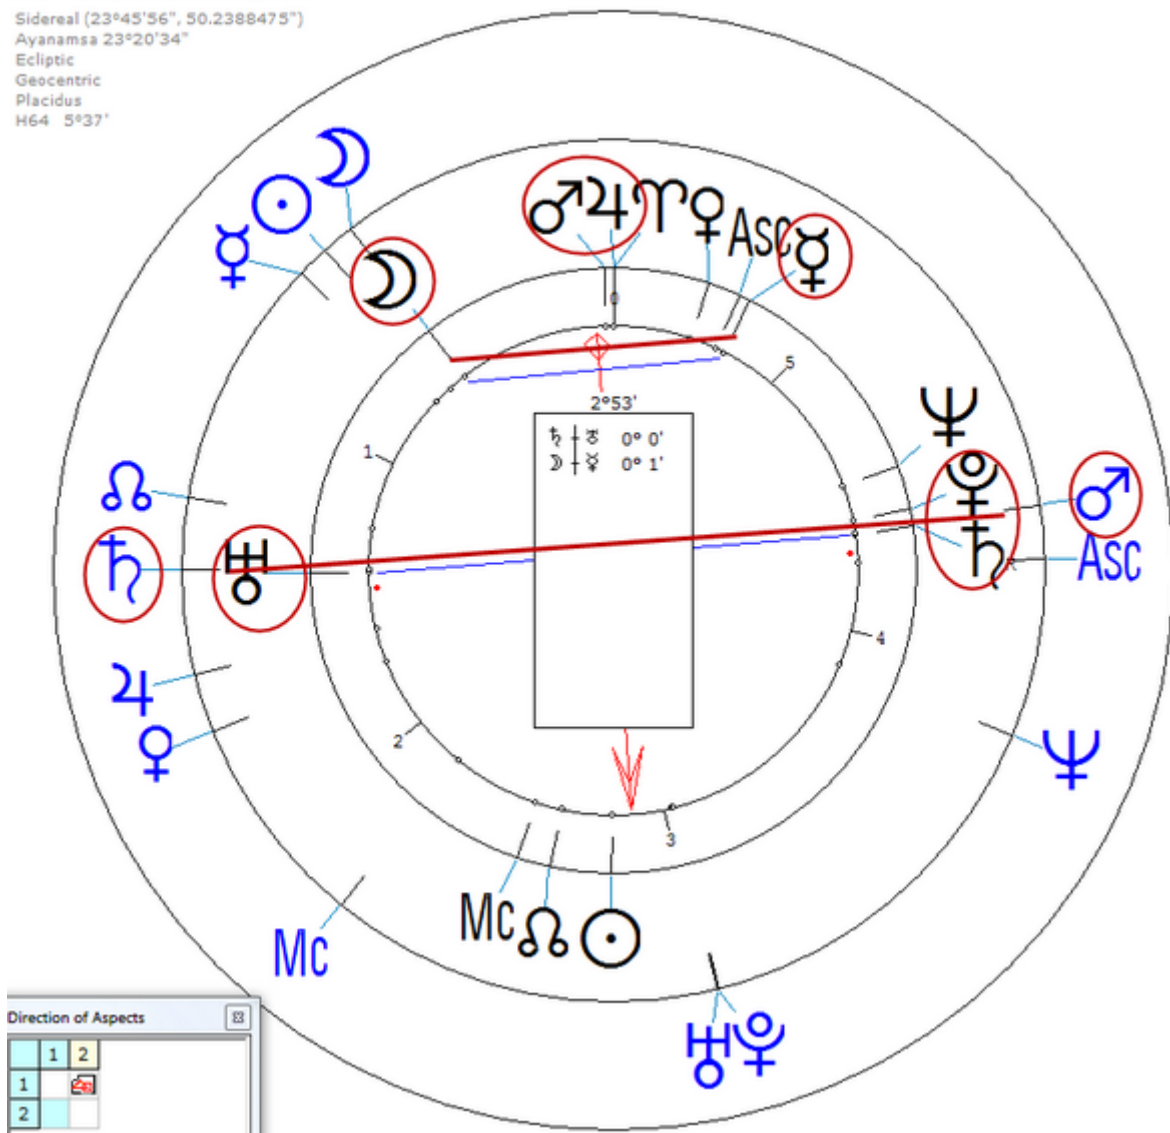

Maillet, Melody

23 August 1969 at 01:10 (= 01:10 AM)Leominster, Massachusetts,
42n32, 71w46

American teenager who committed suicide, along with her friend Melissa Poirier, with a 12-gauge shotgun in the bathroom of the Poirier home on 11/01/1984.

<https://www.astro.com/astro-databank/Maillet,_Melody>

Death by Suicide 1 November 1984 (Shot herself, age 15)

Lunar Return (Harmonic 64)

$$\text{Lunar } \text{♂} / \text{♁} = \text{♃}_n / \text{♁}_n = \text{♂}_n / \text{♃}_n$$

Maillet, Melody

23 August 1969 Sat 1:10 (GMT-4) 42°31'30"N 71°45'37"W
Leominster, Massachusetts, USA

Sidereal (23°45'56", 50.2388475")
Ayanamsa 23°20'34"
Ecliptic
Geocentric
Placidus
H64 5°37'